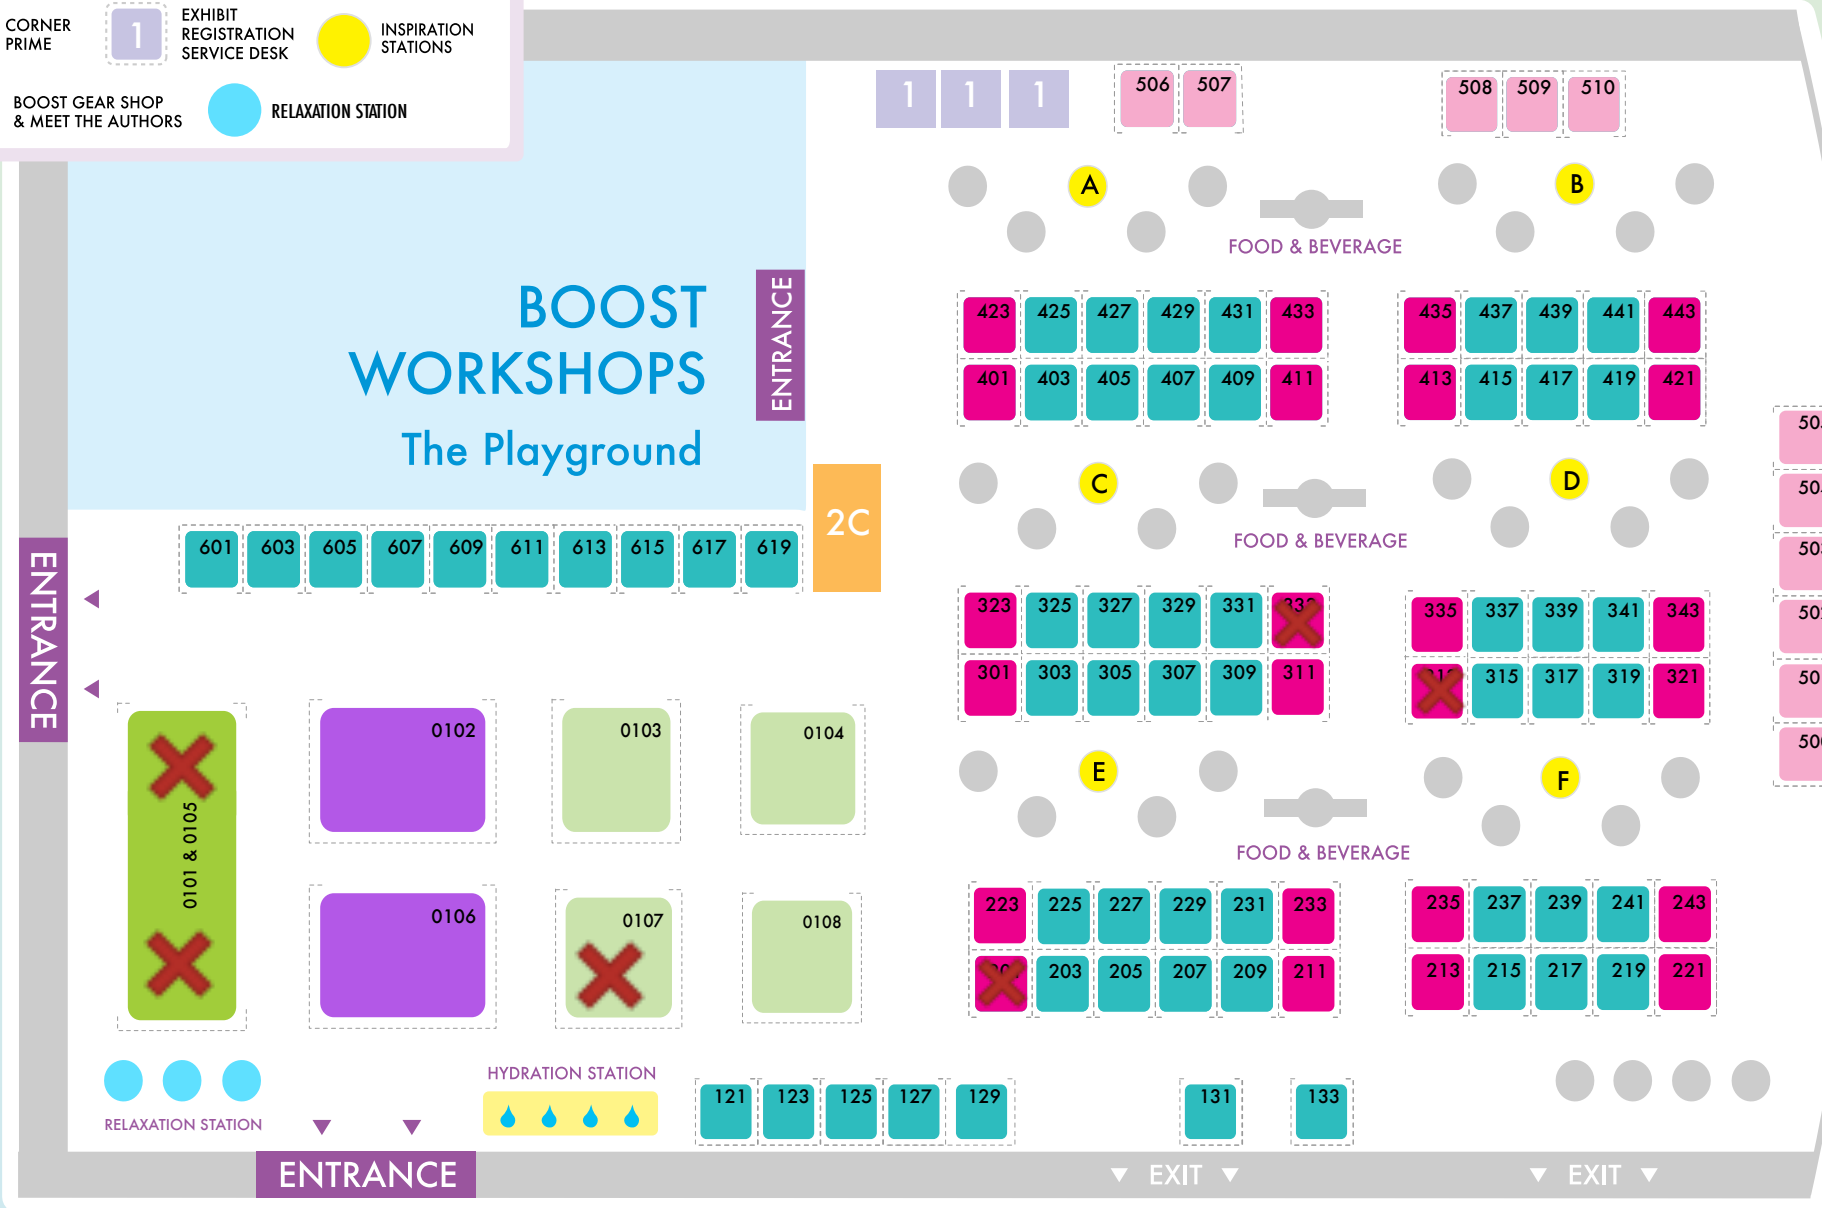

BOOTH LOCATION LEGEND

- PREMIER ISLAND
- ISLAND
- CUSTOM (CALL TO INQUIRE)
- PRIME
- NON-PROFIT
- SOLD
- CORNER PRIME
- EXHIBIT REGISTRATION SERVICE DESK
- INSPIRATION STATIONS
- BOOST GEAR SHOP & MEET THE AUTHORS
- RELAXATION STATION

2018 BOOST EXHIBIT HALL MAP

EXHIBIT DATES: MAY 2 & 3, 2018 • PALM SPRINGS CONVENTION CENTER • OASIS 3A-4 • PALM SPRINGS, CA

BOOST WORKSHOPS The Playground

GENERAL SESSIONS

SHOW
MANAGEMENT

BOOST COLLABORATIVE
1286 University Avenue #739
San Diego, CA 92103