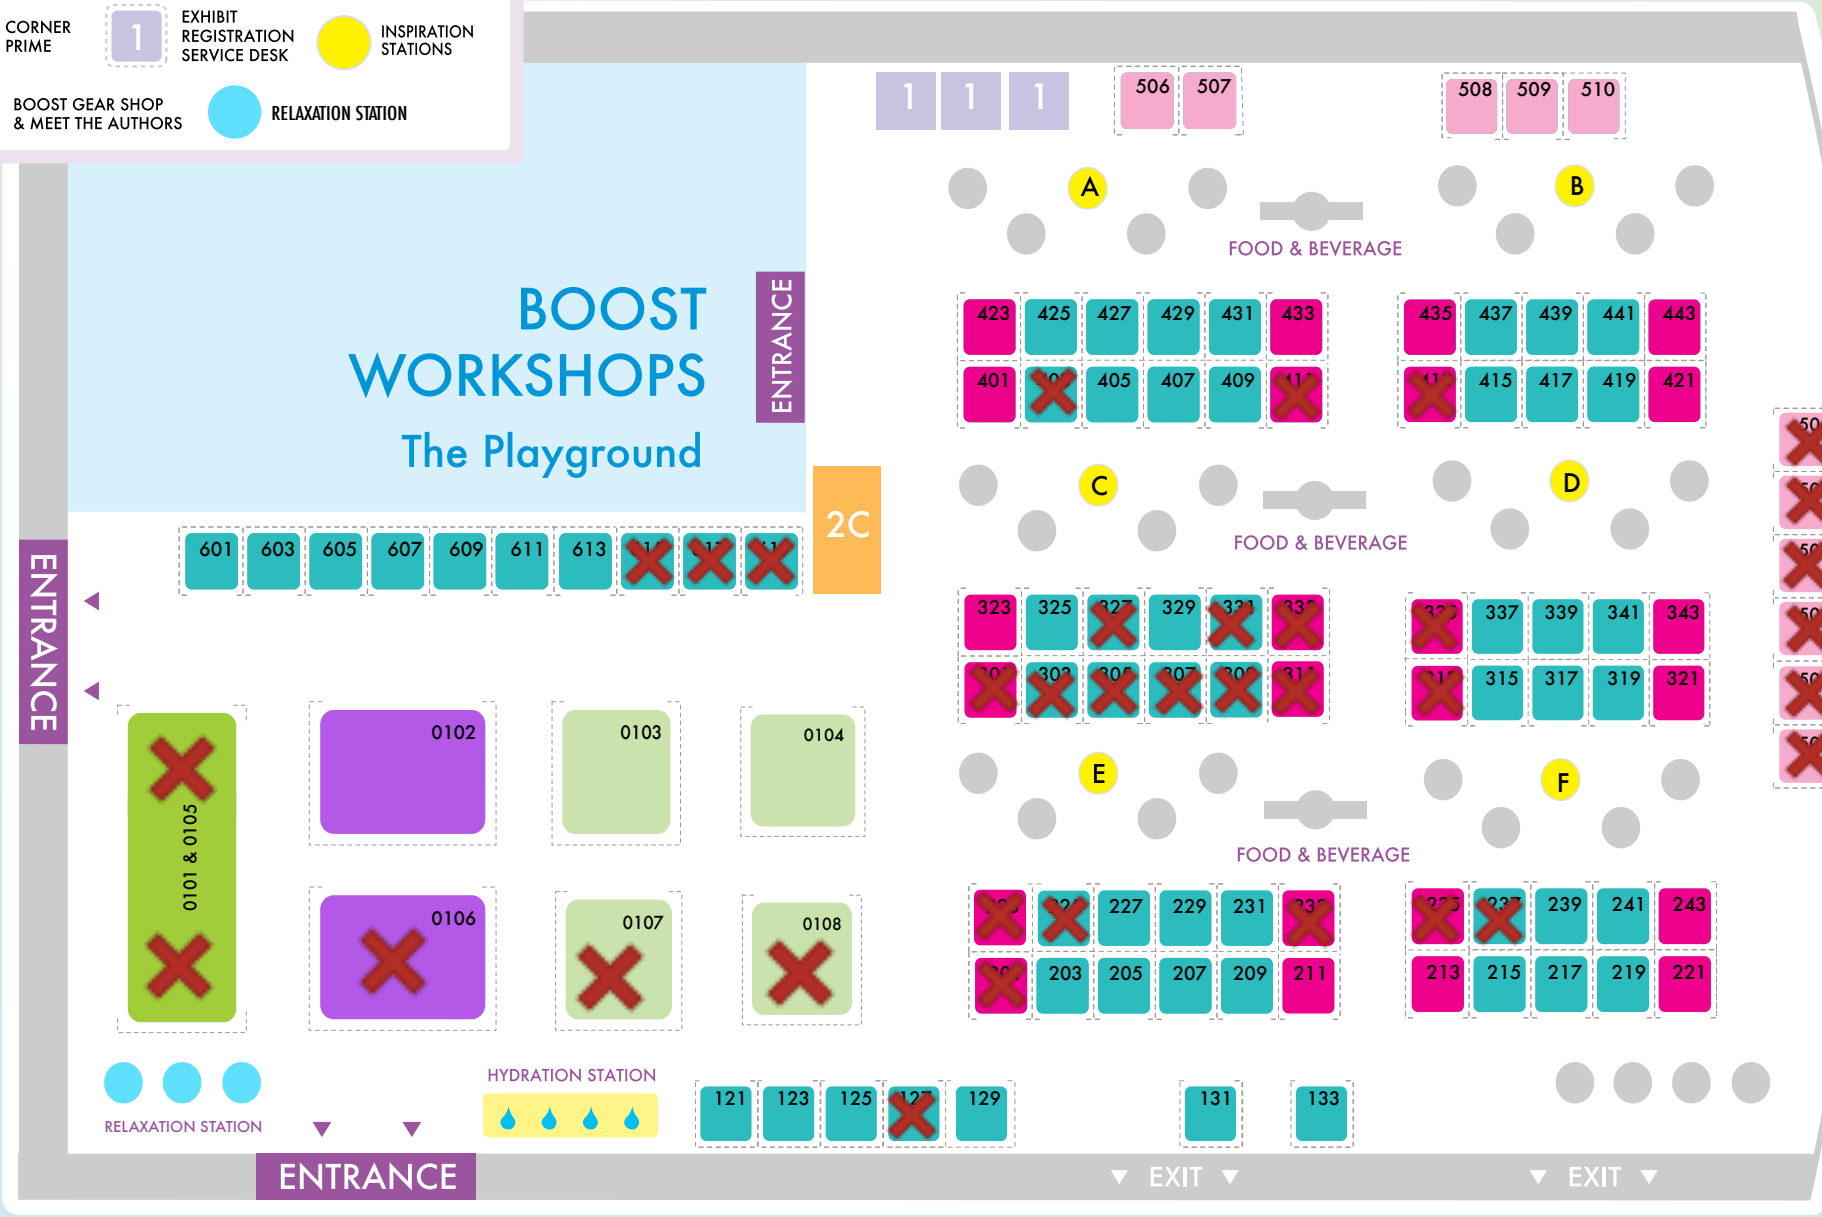

BOOTH LOCATION LEGEND

- PREMIER ISLAND
- ISLAND
- 2 CUSTOM (CALL TO INQUIRE)
- PRIME
- NON-PROFIT
- X SOLD
- CORNER PRIME
- 1 EXHIBIT REGISTRATION SERVICE DESK
- INSPIRATION STATIONS
- BOOST GEAR SHOP & MEET THE AUTHORS
- RELAXATION STATION

2018 BOOST EXHIBIT HALL MAP

EXHIBIT DATES: MAY 2 & 3, 2018 • PALM SPRINGS CONVENTION CENTER • OASIS 3A-4 • PALM SPRINGS, CA

BOOST WORKSHOPS The Playground

GENERAL SESSIONS

SHOW MANAGEMENT

BOOST COLLABORATIVE
1286 University Avenue #739
San Diego, CA 92103