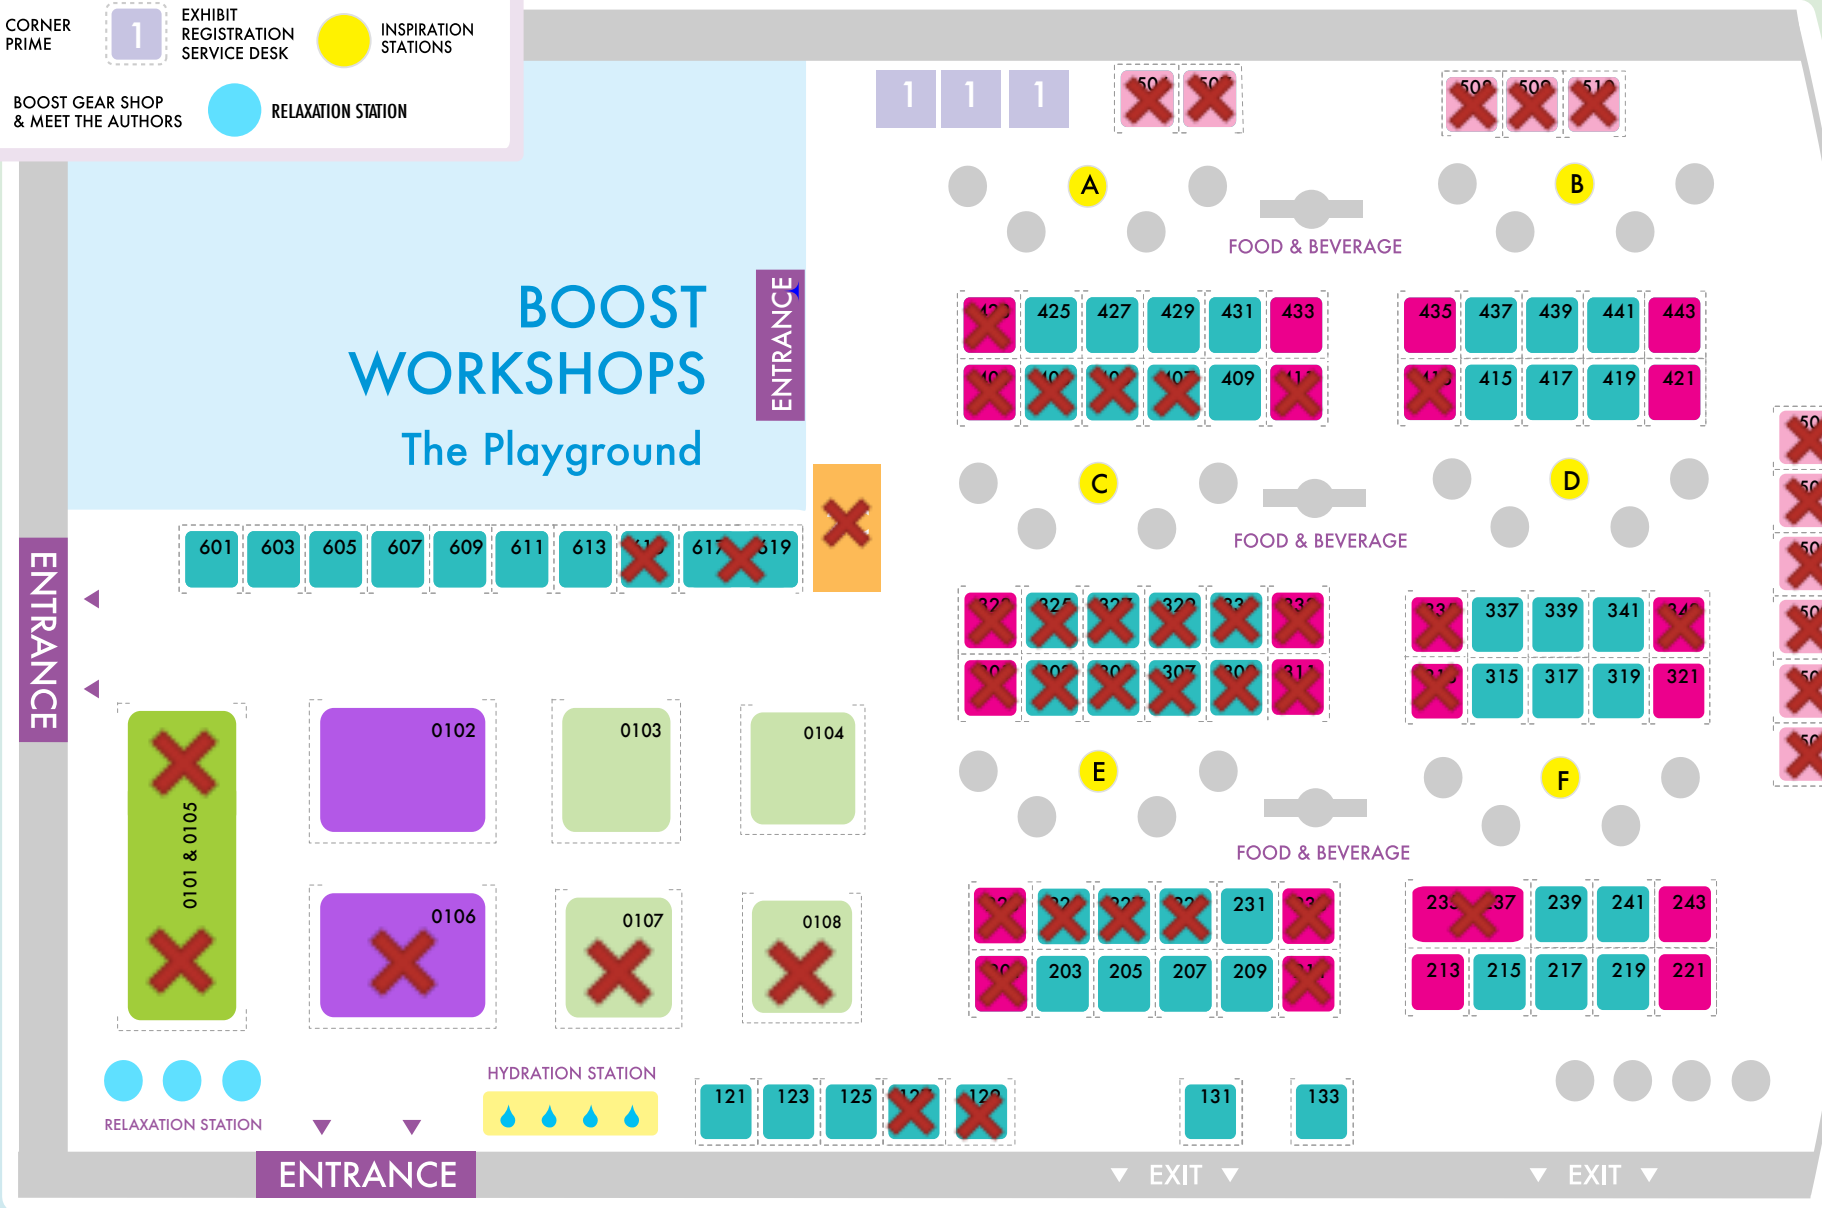

BOOTH LOCATION LEGEND

- PREMIER ISLAND
- ISLAND
- 2 CUSTOM (CALL TO INQUIRE)
- PRIME
- NON-PROFIT
- X SOLD
- CORNER PRIME
- 1 EXHIBIT REGISTRATION SERVICE DESK
- INSPIRATION STATIONS
- BOOST GEAR SHOP & MEET THE AUTHORS
- RELAXATION STATION

2018 BOOST EXHIBIT HALL MAP

EXHIBIT DATES: MAY 2 & 3, 2018 • PALM SPRINGS CONVENTION CENTER • OASIS 3A-4 • PALM SPRINGS, CA

BOOST WORKSHOPS The Playground

GENERAL SESSIONS

*Please note that booth locations are subject to change based on the final approval by the Fire Marshall.