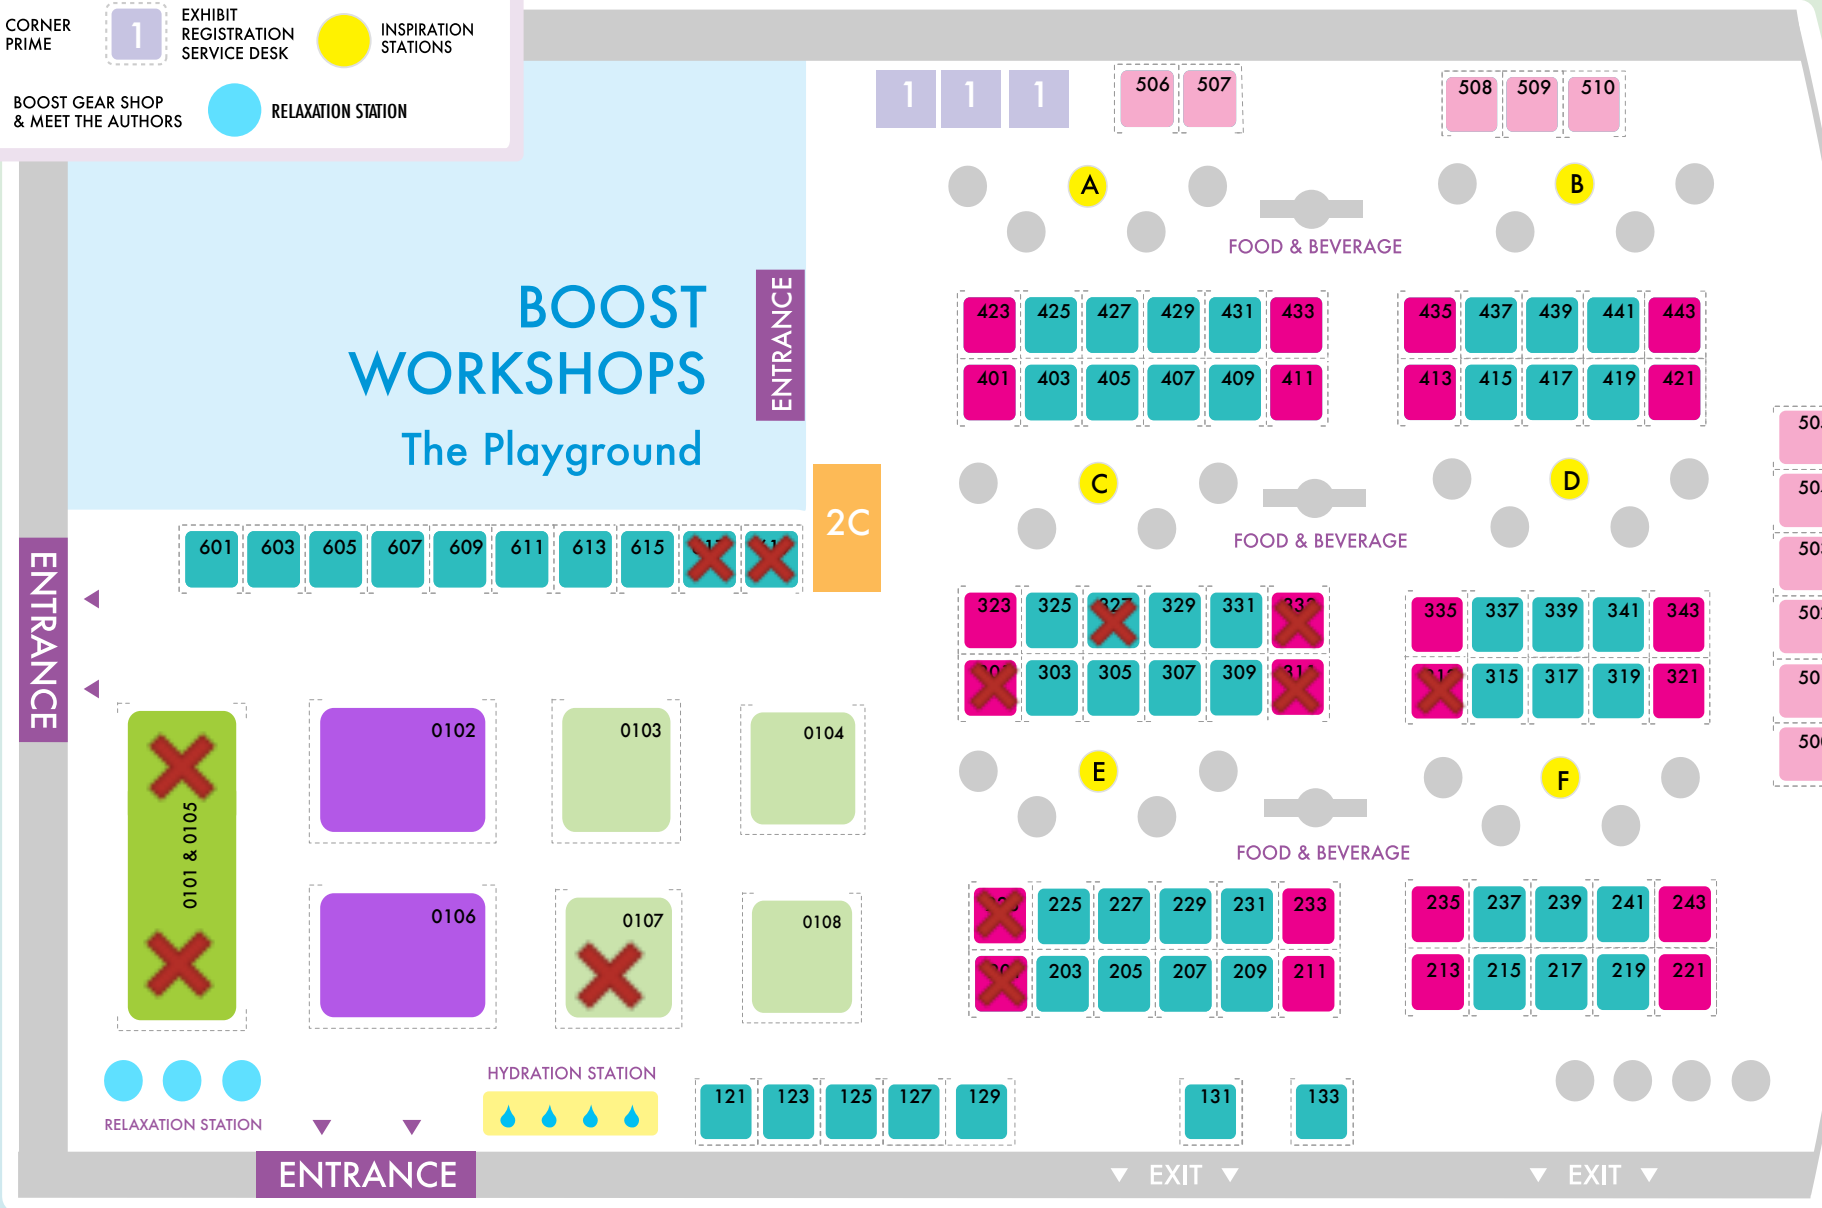

BOOTH LOCATION LEGEND

- PREMIER ISLAND
- ISLAND
- 2 CUSTOM (CALL TO INQUIRE)
- PRIME
- NON-PROFIT
- X SOLD
- CORNER PRIME
- 1 EXHIBIT REGISTRATION SERVICE DESK
- INSPIRATION STATIONS
- BOOST GEAR SHOP & MEET THE AUTHORS
- RELAXATION STATION

2018 BOOST EXHIBIT HALL MAP

EXHIBIT DATES: MAY 2 & 3, 2018 • PALM SPRINGS CONVENTION CENTER • OASIS 3A-4 • PALM SPRINGS, CA

BOOST WORKSHOPS The Playground

GENERAL SESSIONS

SHOW MANAGEMENT

BOOST COLLABORATIVE
1286 University Avenue #739
San Diego, CA 92103