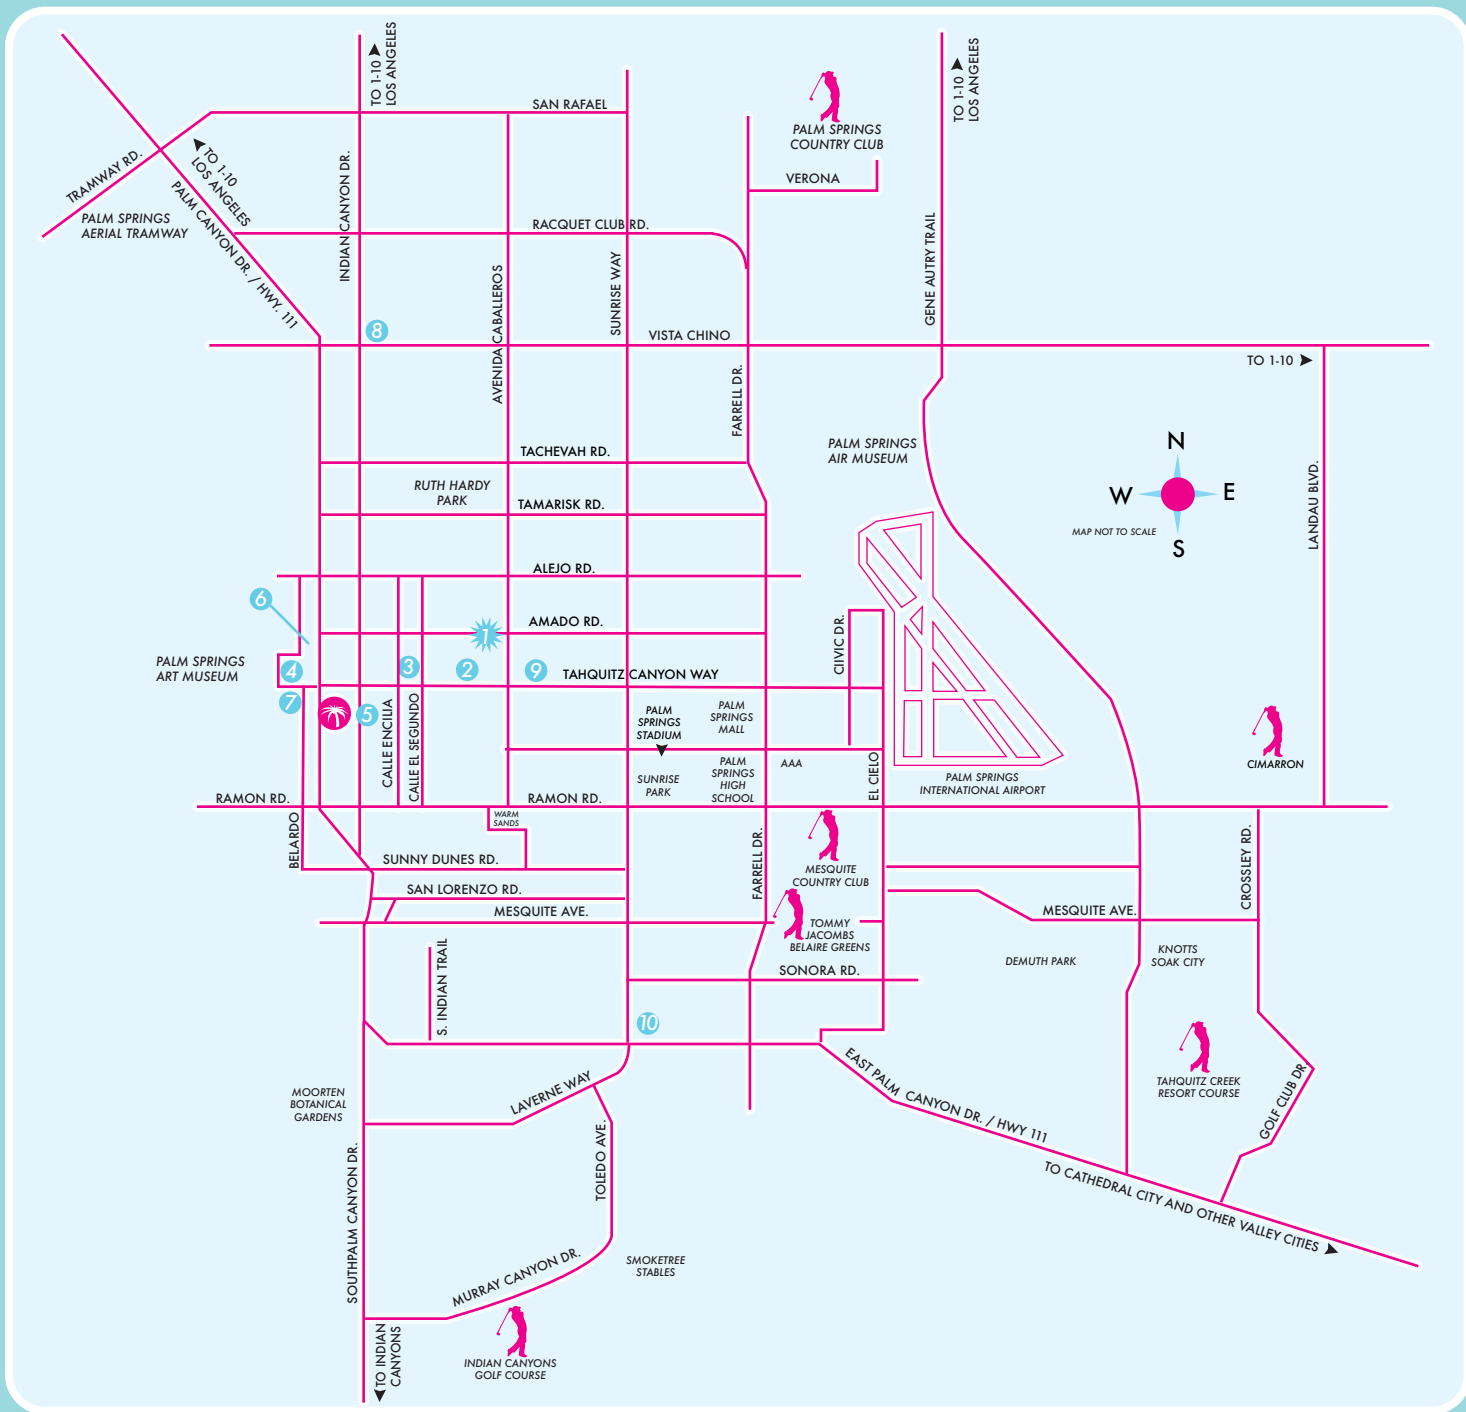

# WELCOME TO PALM SPRINGS

## ACCOMMODATIONS

- |  |         |  |         |
|--|---------|--|---------|
|  Palm Springs Convention Center    |         |  Palm Mountain Resort & Spa         | 0.92 mi |
|  Renaissance Hotel                 | 0 mi    |  Riviera Resort & Spa               | 1.78 mi |
|  Hilton Palm Springs Resort        | 0.62 mi |  Courtyard by Marriott Palm Springs | 0.97 mi |
|  Kimpton Rowan Palm Springs        | 0.61 mi |  The Saguaro Palm Springs           | 2.49 mi |
|  Hard Rock Hotel                   | 0.92 mi |  |         |
|  Hyatt Regency Suites Palm Springs | 0.61 mi |  |         |